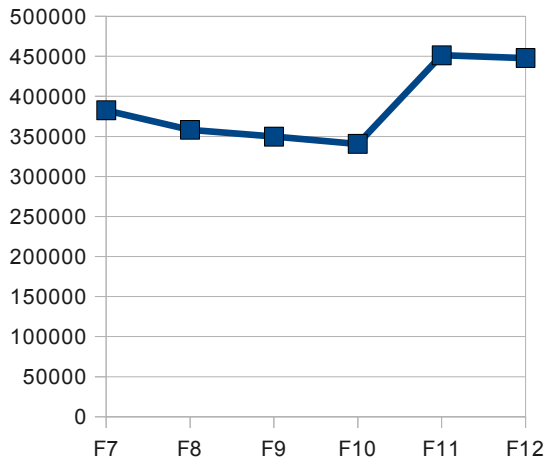

Yum check-ins

	Week 5	Week 12	Week 20
F7	382574	986507	1671104
F8	358153	846406	1621519
F9	349755	840560	1578693
F10	340756	963961	1765166
F11	451319	1180932	2132501
F12	447889	1144302	

Week 5 Check-ins

Week 12 Check-ins

Week 20 Check-ins