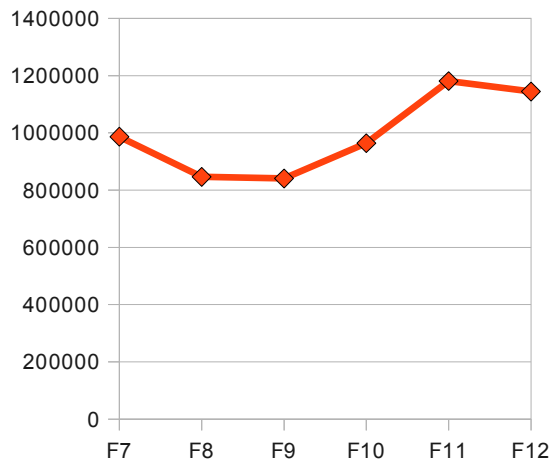

Yum check-ins

	Week 5	Week 12	Week 20
F7	382574	986507	1671104
F8	358153	846406	1621519
F9	349755	840560	1578693
F10	340756	963961	1765166
F11	451319	1180932	2132501
F12	447889	1144302	

Week 5 Check-ins

Week 12 Check-ins

Week 20 Check-ins